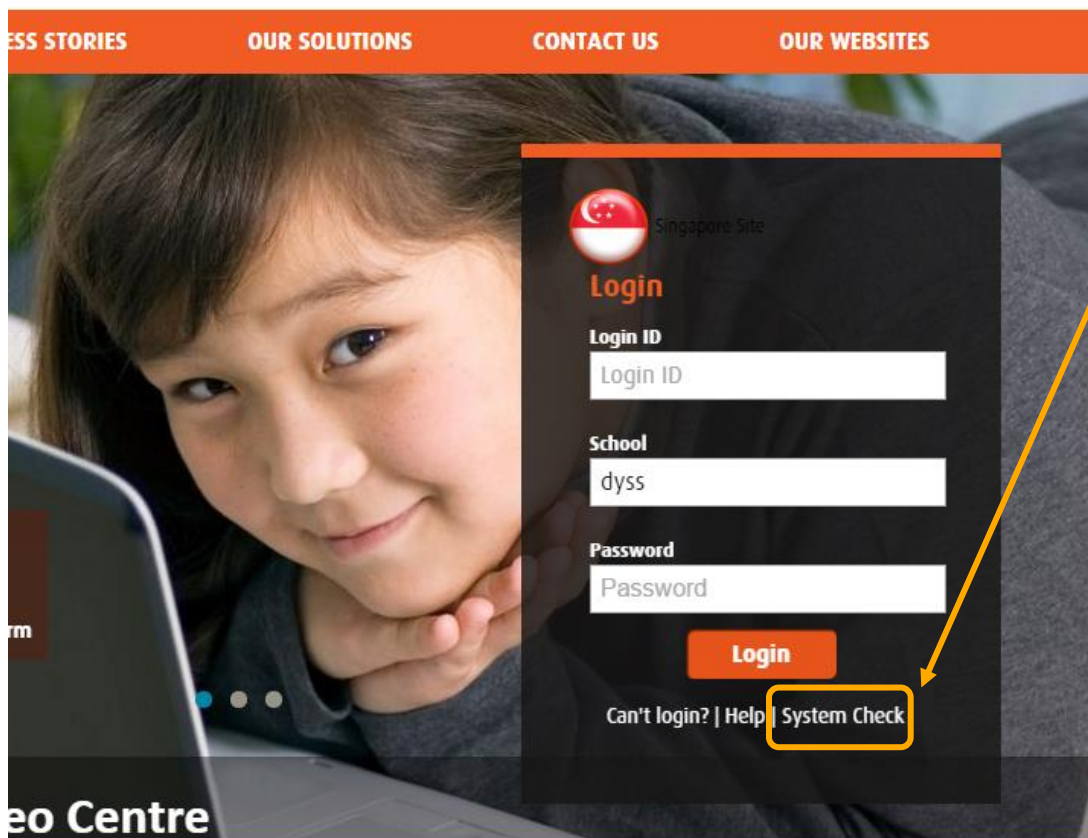

Doing a System Check

Click on “System Check” to ensure you have the necessary plugins required to show the content on the LMS Portal.

Doing a System Check

System Check Summary

Application	Information	
Adobe Flash Player	Adobe Flash Player is a browser plugin required for viewing animation and coursewares. Click here to optimize Adobe Flash Player.	 INSTALLED
Han Yu Pin Yin Font	The Han Yu Pin Yin font is required for viewing Han Yu Pin Yin characters in some Chinese courseware.	 DOWNLOAD
Apple QuickTime Player	Apple QuickTime Player is required for viewing QuickTime movies and coursewares with embedded QuickTime movies.	

Close

The system check will detect if you have the following applications installed :

- 1) Adobe Flash Player
- 2) Han Yu Pin Yin Font
- 3) Apple Quicktime Player

LOGGING IN TO MC Online PORTAL (Students)