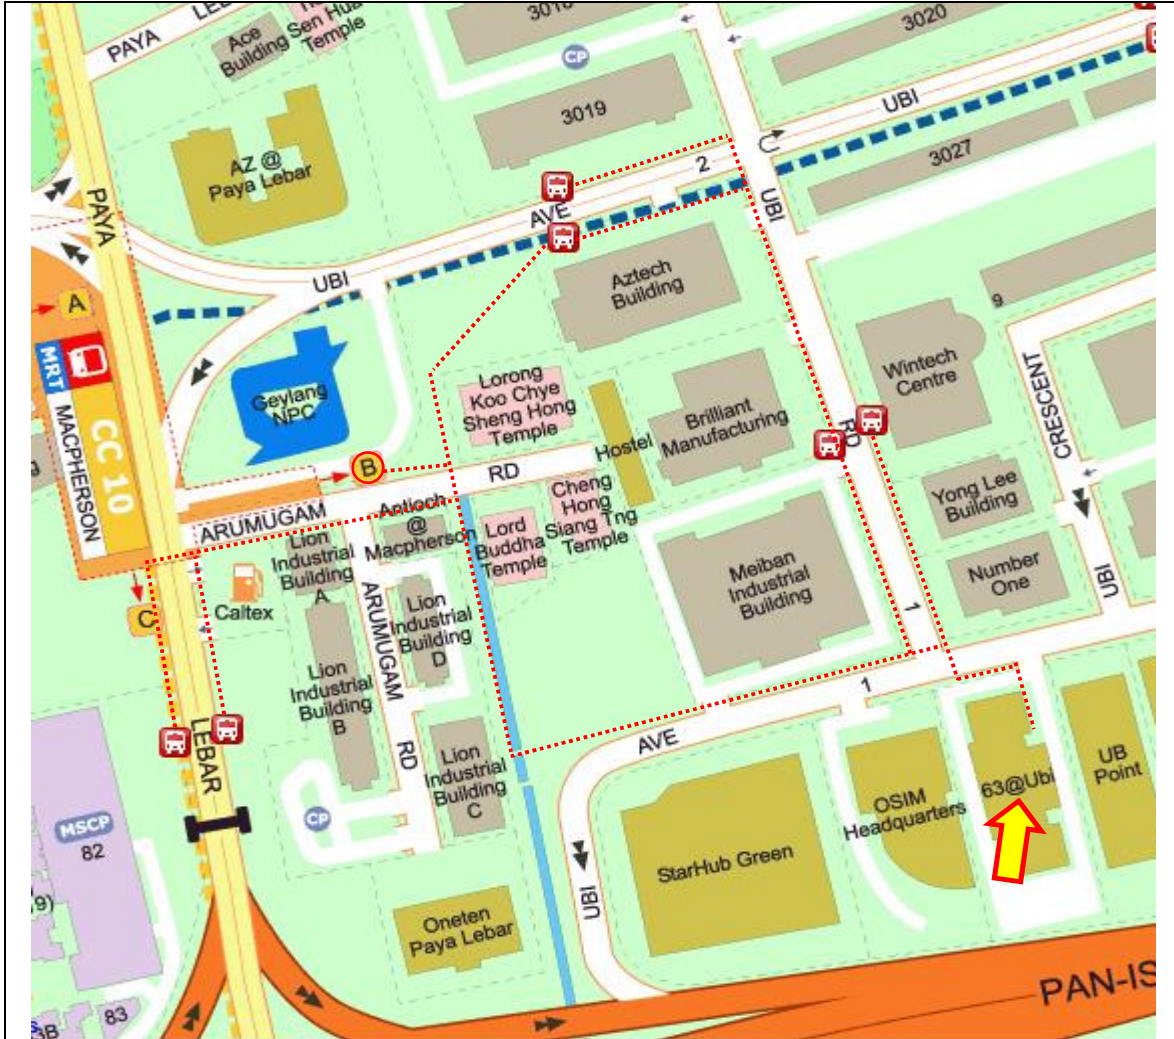

### Warehouse Outlet Sales Location

**Closed on : Sunday and Public Holidays**

How to get there follow the ..... footpath

**MRT :** Within 10 minutes walk from Macpherson MRT station (Circle Line & Downtown line), exit **B**

**Bus Stops :** Within 10 minutes walk from all bus stops

Ubi Rd 1, Opp Meiban Industrial Building Bus No: 63, 63M

Bus Stop No. B71229

Ubi Rd 1, Meiban Industrial Building Bus No: 63, 63M

Bus Stop No. B71221

Paya Lebar, Opp Macpherson Station Bus No: 24, 28, 43, 70, 70M, 76, 80, 135, 154

Bus Stop No. B70259

Paya Lebar, Macpherson Station Bus No: 24, 28, 43, 70, 70M, 76, 80, 135, 154

Bus Stop No. B70251

Ubi Ave 2, Aztech Building Bus No: 8, 22, 61, 63, 63M, 65, 66

Bus Stop No. B71169

Ubi Ave 2, Blk 3019 Bus No: 8, 22, 61, 63, 63M, 65, 66